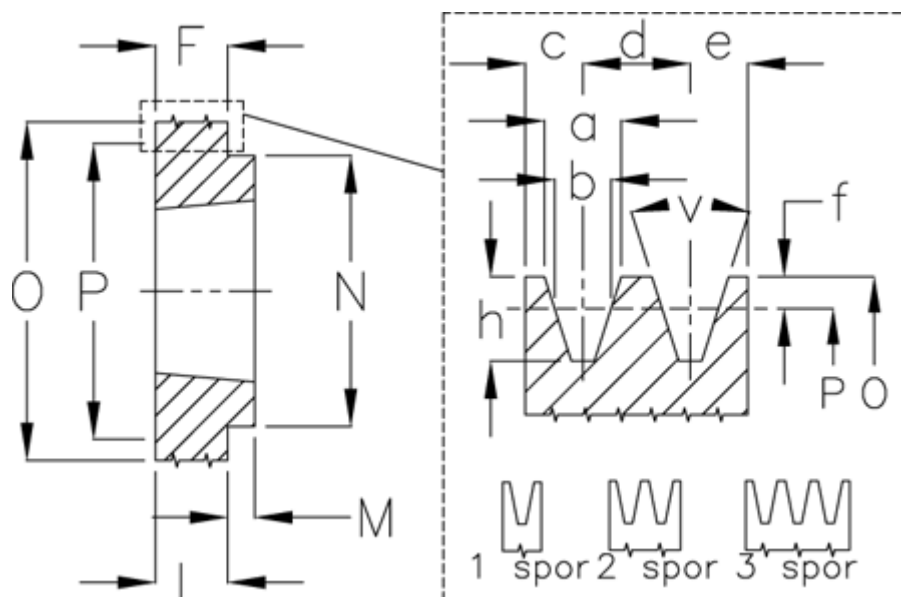

Article number: 604110011201

Description: V-belt pulley SPA 112/1 TL1610

Measures

a	= 12.7	For bush	= 1610	P	= 112
b	= 11.0	h	= 13.8	Type	= SPA
Bush ζ max	= 42	J	= -	v	= 34 grader
c	= 10.0	L	= 25		
d	= 15.0	m	= 5		
e	= 10.0	N	= 92		
f	= 2.8	Number of ribs	= 1		
F	= 20	O	= 117.5		